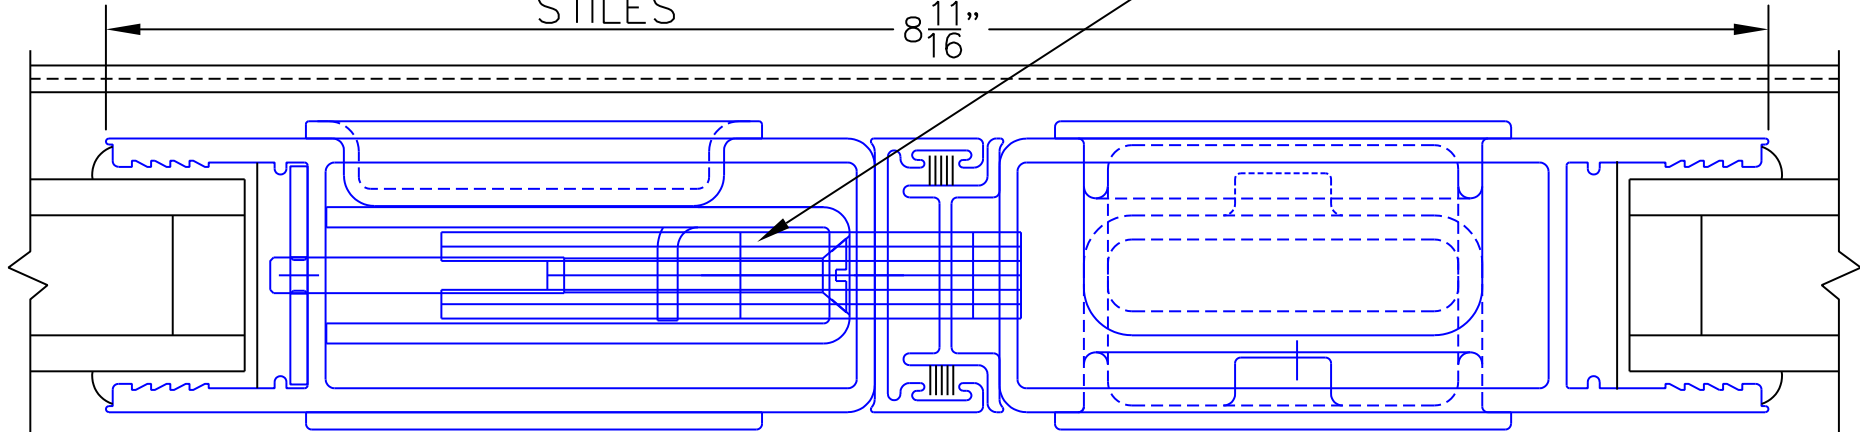

FLEETWOOD
WINDOWS & DOORS
FleetwoodUSA.com

NORWOOD 3070EX M/S

DWG NO.: 3070-01_12

DATE: 09/29/06

(USE RULER TO SCALE DIMENSIONS IN INCHES)

SCALE: FULL

12

XX DOOR

ARCETYPE LATCH WITH
FLUSH PULL HANDLES

MEETING
STILES

8 $\frac{11}{16}$ "

EXTERIOR