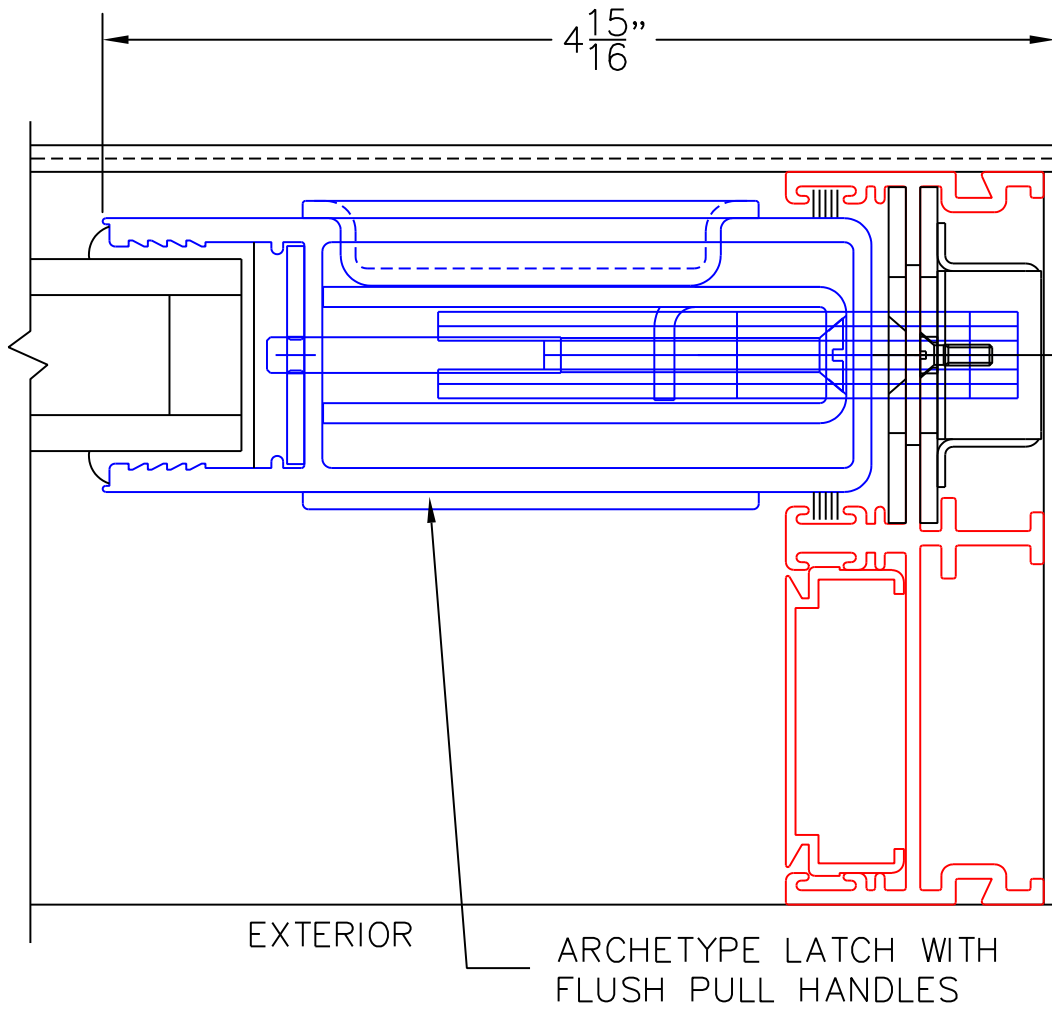

SCALE: FULL

OX DOOR

2

"OO" MUNTIN BAR
ONE DIRECTION ONLY
NO INTERSECTING

EXTERIOR

(USE RULER TO SCALE DIMENSIONS IN INCHES)

SCALE: FULL

OX DOOR

DWG NO.: 3070-01_07

DATE: 03-20-06

(USE RULER TO SCALE DIMENSIONS IN INCHES)

SCALE: FULL

OOX DOOR

T-MULLION

(USE RULER TO SCALE DIMENSIONS IN INCHES)

SCALE: FULL

OOX DOOR

8

INTERLOCKERS

EXTERIOR

(USE RULER TO SCALE DIMENSIONS IN INCHES)

SCALE: FULL

OX DOOR

LOCK JAMB

FLEETWOOD
WINDOWS & DOORS
FleetwoodUSA.com

NORWOOD 3070EX M/S

DWG NO.: 3070-01_12

DATE: 09/29/06

(USE RULER TO SCALE DIMENSIONS IN INCHES)

SCALE: FULL

12

XX DOOR