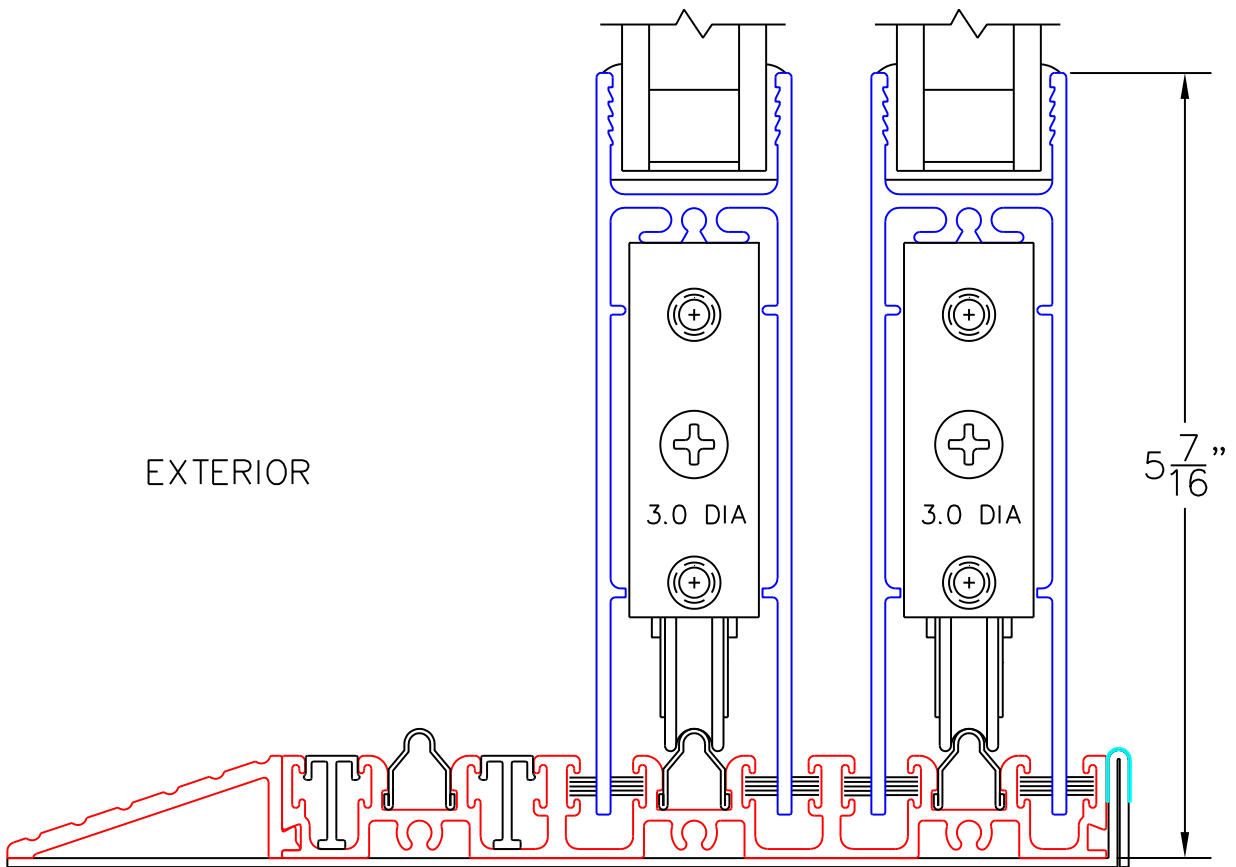

(USE RULER TO SCALE DIMENSIONS IN INCHES)

SCALE: 3/4

XX DOOR

5

MULTI-SLIDE
SILL DETAIL