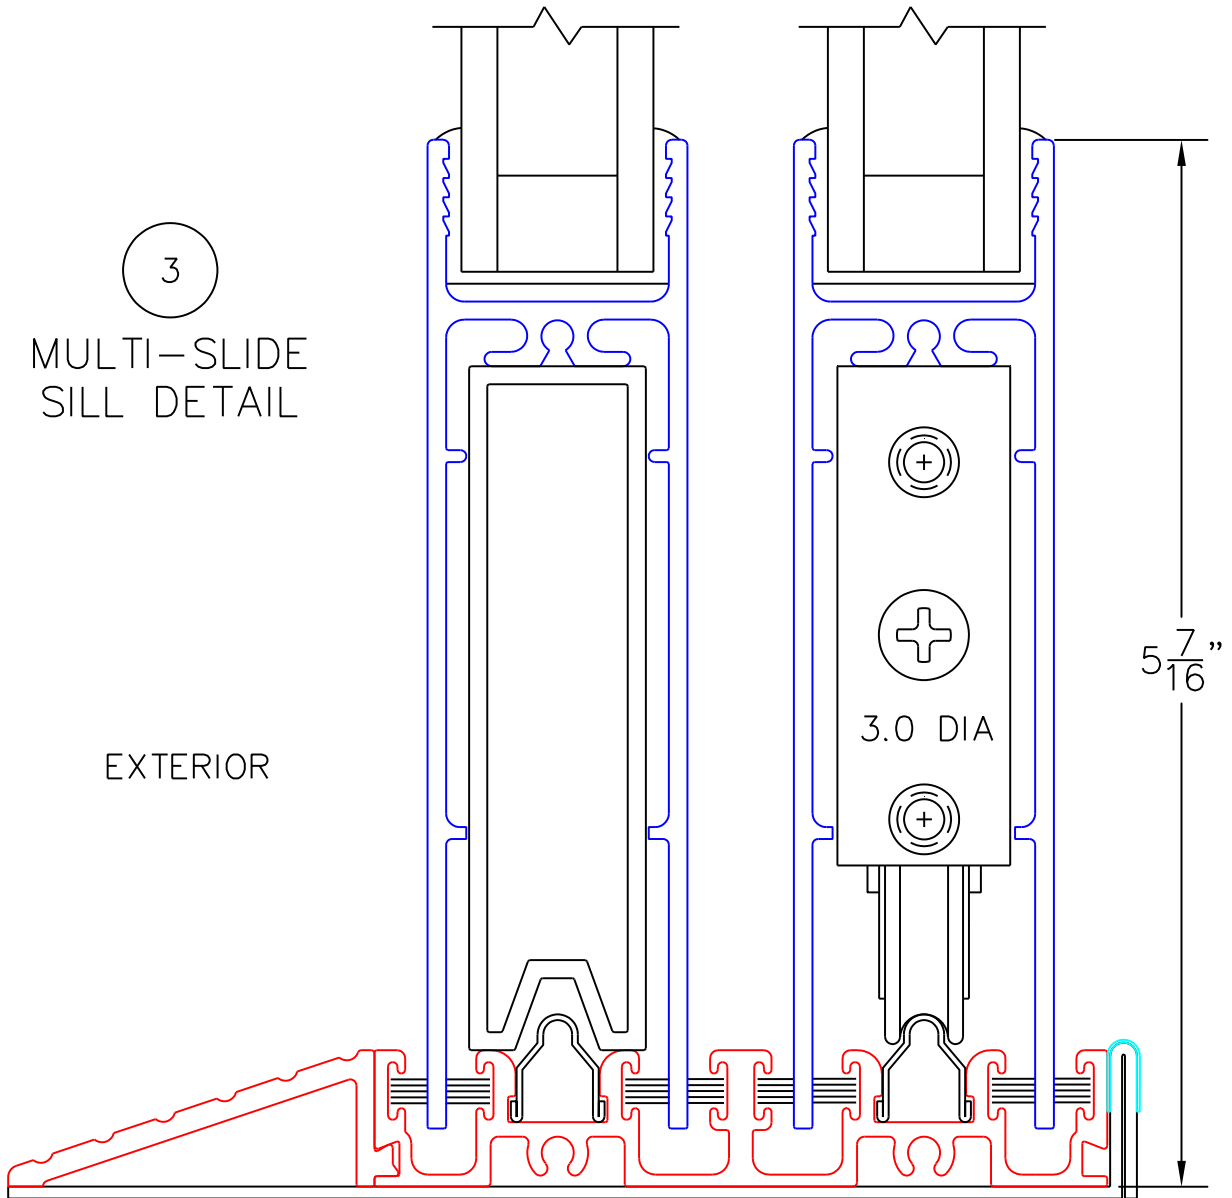

NOTE: PANELS DO NOT FLUSH STACK;
 HOWEVER, A FLUSH STACK MAY BE
 AVAILABLE UPON REQUEST.

(USE RULER TO SCALE DIMENSIONS IN INCHES)

SCALE: FULL

OX DOOR

1
MULTI-SLIDE
HEAD DETAIL

EXTERIOR

(USE RULER TO SCALE DIMENSIONS IN INCHES)

SCALE: FULL

OX DOOR

2

"OO" MUNTIN BAR
ONE DIRECTION ONLY
NO INTERSECTING

EXTERIOR

(USE RULER TO SCALE DIMENSIONS IN INCHES)

SCALE: FULL

OX DOOR

3

MULTI-SLIDE
SILL DETAIL

EXTERIOR

(USE RULER TO SCALE DIMENSIONS IN INCHES)

SCALE: FULL

XXX DOOR

4

MULTI-SLIDE
HEAD DETAIL

DWG NO.: 3070-01_07

DATE: 03-20-06

(USE RULER TO SCALE DIMENSIONS IN INCHES)

SCALE: FULL

OOX DOOR

T-MULLION

(USE RULER TO SCALE DIMENSIONS IN INCHES)

SCALE: FULL