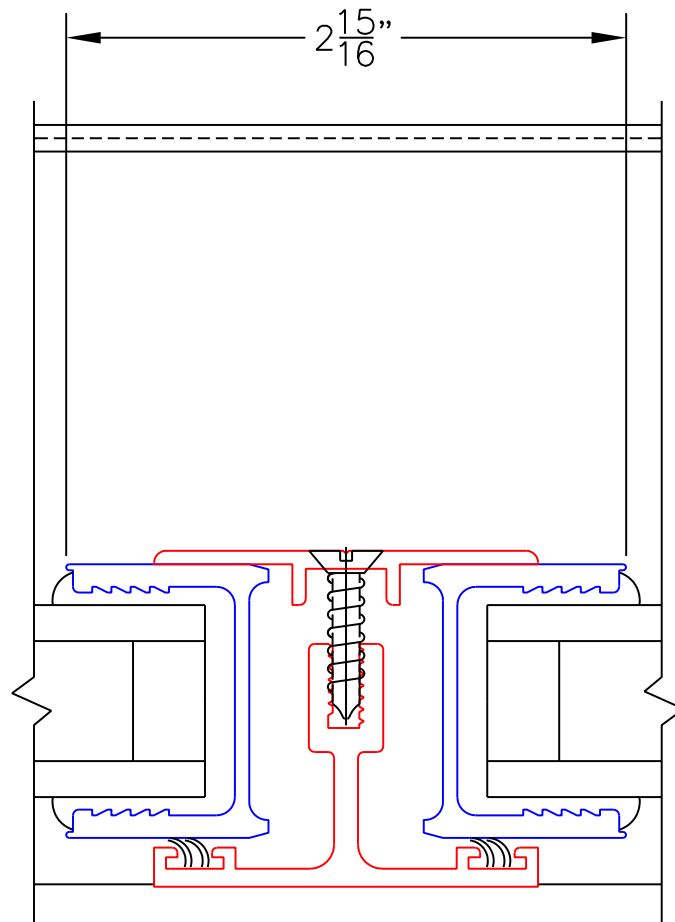

SCALE: FULL

OX DOOR

2

"OO" MUNTIN BAR
ONE DIRECTION ONLY
NO INTERSECTING

EXTERIOR

(USE RULER TO SCALE DIMENSIONS IN INCHES)

SCALE: FULL

OX DOOR

DWG NO.: 3070-01_07

DATE: 03-20-06

(USE RULER TO SCALE DIMENSIONS IN INCHES)

SCALE: FULL

OOX DOOR

T-MULLION

(USE RULER TO SCALE DIMENSIONS IN INCHES)

SCALE: FULL

OOX DOOR

8

INTERLOCKERS

EXTERIOR

(USE RULER TO SCALE DIMENSIONS IN INCHES)

SCALE: FULL

OX DOOR

LOCK JAMB