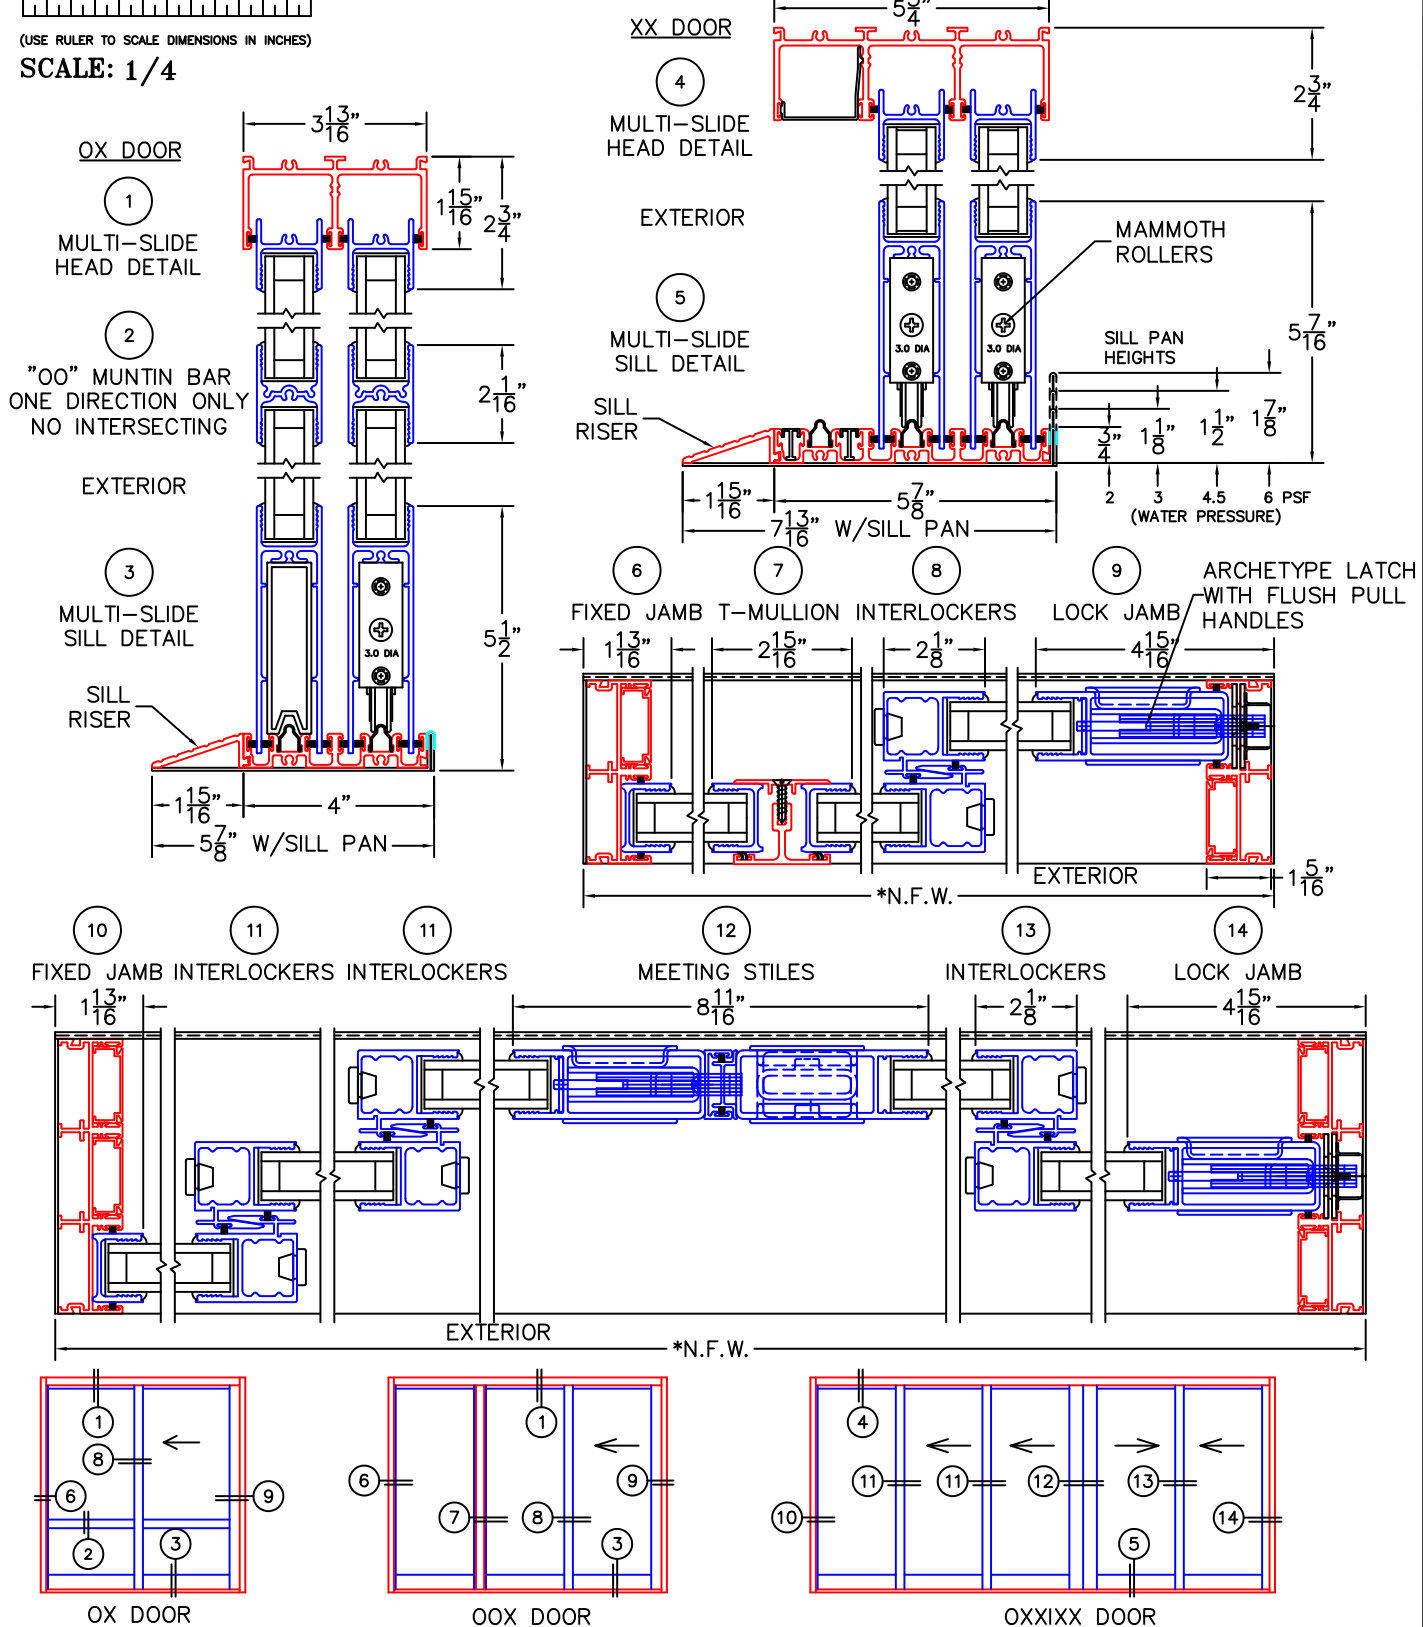

(USE RULER TO SCALE DIMENSIONS IN INCHES)

SCALE: 1/4

MULTI-SLIDE DOOR DETAILS

*NET FRAME WIDTH INCLUDES SILL PAN.
 TO DETERMINE JAMB-TO-JAMB DIM. DEDUCT
 1/8" PER SIDE FROM N.F.W.

-PLAN VIEW DOES NOT SHOW RISER
 -FOR ADDITIONAL OPTIONS AND UPGRADES
 SEE DRAWINGS 3070-07 AND 3070-08

NOTE: PANELS DO NOT FLUSH STACK;
 HOWEVER, A FLUSH STACK MAY BE
 AVAILABLE UPON REQUEST.

(USE RULER TO SCALE DIMENSIONS IN INCHES)

SCALE: FULL

OX DOOR

1
MULTI-SLIDE
HEAD DETAIL

EXTERIOR

(USE RULER TO SCALE DIMENSIONS IN INCHES)

SCALE: FULL

OX DOOR

2

"OO" MUNTIN BAR
ONE DIRECTION ONLY
NO INTERSECTING

EXTERIOR

(USE RULER TO SCALE DIMENSIONS IN INCHES)

SCALE: FULL

OX DOOR

3

MULTI-SLIDE
SILL DETAIL

EXTERIOR

(USE RULER TO SCALE DIMENSIONS IN INCHES)

SCALE: FULL

XXX DOOR

4

MULTI-SLIDE
HEAD DETAIL