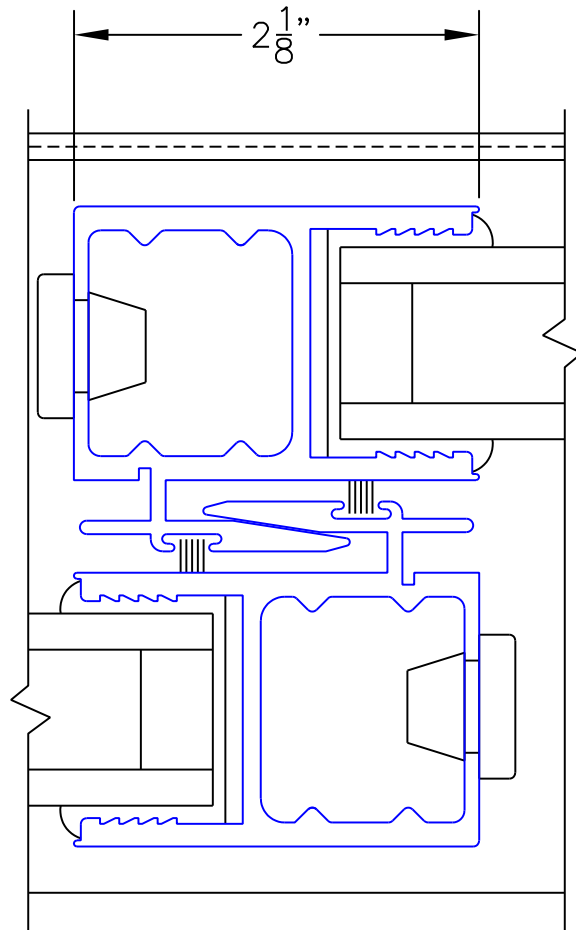

SCALE: FULL

OX DOOR

2

"OO" MUNTIN BAR
ONE DIRECTION ONLY
NO INTERSECTING

EXTERIOR

(USE RULER TO SCALE DIMENSIONS IN INCHES)

SCALE: FULL

OX DOOR

DWG NO.: 3070-01_07

DATE: 03-20-06

(USE RULER TO SCALE DIMENSIONS IN INCHES)

SCALE: FULL

OOX DOOR

T-MULLION

(USE RULER TO SCALE DIMENSIONS IN INCHES)

SCALE: FULL

OOX DOOR

8

INTERLOCKERS

EXTERIOR

(USE RULER TO SCALE DIMENSIONS IN INCHES)

SCALE: FULL

OX DOOR

LOCK JAMB

ARCETYPE LATCH WITH
FLUSH PULL HANDLES

MEETING
STILES

8 $\frac{11}{16}$ "

EXTERIOR