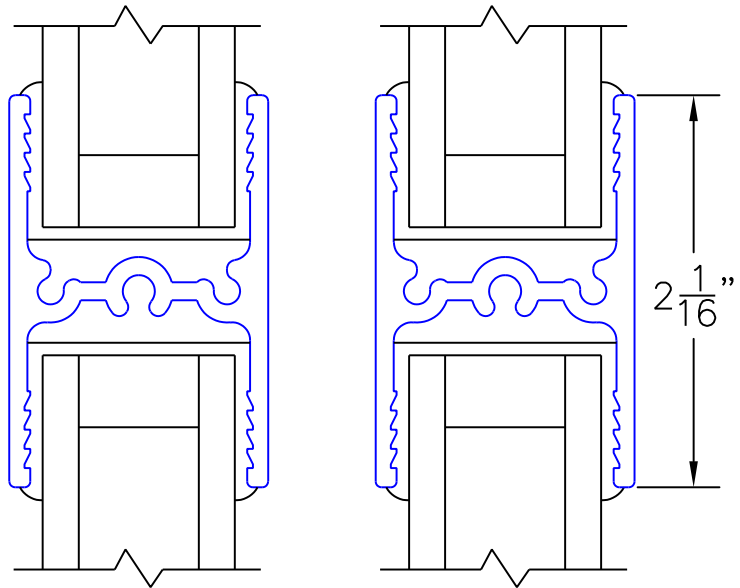

(USE RULER TO SCALE DIMENSIONS IN INCHES)

SCALE: 1/4

MULTI-SLIDE DOOR DETAILS

*NET FRAME WIDTH INCLUDES SILL PAN.
 TO DETERMINE JAMB-TO-JAMB DIM. DEDUCT
 1/8" PER SIDE FROM N.F.W.

-PLAN VIEW DOES NOT SHOW RISER
 -FOR ADDITIONAL OPTIONS AND UPGRADES
 SEE DRAWINGS 3070-07 AND 3070-08

NOTE: PANELS DO NOT FLUSH STACK;
 HOWEVER, A FLUSH STACK MAY BE
 AVAILABLE UPON REQUEST.

(USE RULER TO SCALE DIMENSIONS IN INCHES)

SCALE: FULL

OX DOOR

1
MULTI-SLIDE
HEAD DETAIL

EXTERIOR

(USE RULER TO SCALE DIMENSIONS IN INCHES)

SCALE: FULL

OX DOOR

2

"OO" MUNTIN BAR
ONE DIRECTION ONLY
NO INTERSECTING

EXTERIOR

(USE RULER TO SCALE DIMENSIONS IN INCHES)

SCALE: FULL

OX DOOR

3

MULTI-SLIDE
SILL DETAIL

EXTERIOR

(USE RULER TO SCALE DIMENSIONS IN INCHES)

SCALE: FULL

XXX DOOR

4

MULTI-SLIDE
HEAD DETAIL