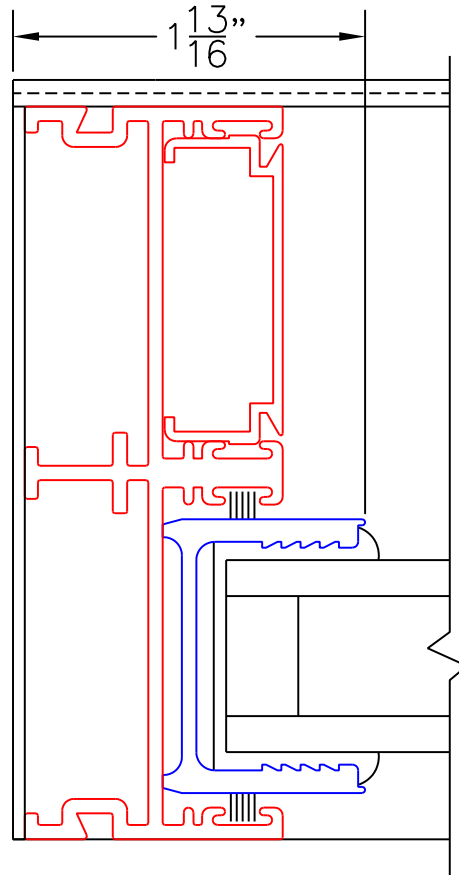

SCALE: FULL

OX DOOR

2

"OO" MUNTIN BAR
ONE DIRECTION ONLY
NO INTERSECTING

EXTERIOR

(USE RULER TO SCALE DIMENSIONS IN INCHES)

SCALE: FULL

OX DOOR

DATE: 03-20-06

(USE RULER TO SCALE DIMENSIONS IN INCHES)

SCALE: FULL

OOX DOOR

FIXED JAMB

EXTERIOR

FLEETWOOD
WINDOWS & DOORS
FleetwoodUSA.com

NORWOOD 3070EX M/S

DWG NO.: 3070-01_07

DATE: 03-20-06

(USE RULER TO SCALE DIMENSIONS IN INCHES)

SCALE: FULL

OOX DOOR

T-MULLION

(USE RULER TO SCALE DIMENSIONS IN INCHES)

SCALE: FULL

OOX DOOR

8

INTERLOCKERS

EXTERIOR

(USE RULER TO SCALE DIMENSIONS IN INCHES)

SCALE: FULL

OX DOOR

LOCK JAMB