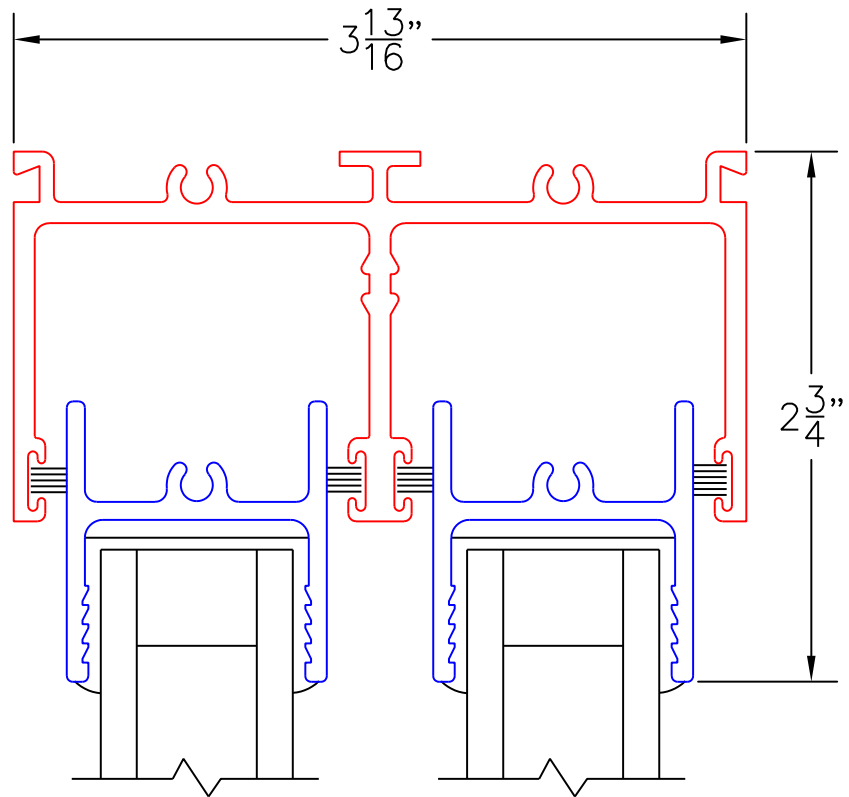

(USE RULER TO SCALE DIMENSIONS IN INCHES)

SCALE: 1/4

MULTI-SLIDE DOOR DETAILS

*NET FRAME WIDTH INCLUDES SILL PAN.
 TO DETERMINE JAMB-TO-JAMB DIM. DEDUCT
 1/8" PER SIDE FROM N.F.W.

-PLAN VIEW DOES NOT SHOW RISER
 -FOR ADDITIONAL OPTIONS AND UPGRADES
 SEE DRAWINGS 3070-07 AND 3070-08

NOTE: PANELS DO NOT FLUSH STACK;
 HOWEVER, A FLUSH STACK MAY BE
 AVAILABLE UPON REQUEST.

(USE RULER TO SCALE DIMENSIONS IN INCHES)

SCALE: FULL

OX DOOR

1
MULTI-SLIDE
HEAD DETAIL

EXTERIOR

(USE RULER TO SCALE DIMENSIONS IN INCHES)

SCALE: FULL

OX DOOR

2

"OO" MUNTIN BAR
ONE DIRECTION ONLY
NO INTERSECTING

EXTERIOR

(USE RULER TO SCALE DIMENSIONS IN INCHES)

SCALE: FULL

OX DOOR

3

MULTI-SLIDE
SILL DETAIL

EXTERIOR

(USE RULER TO SCALE DIMENSIONS IN INCHES)

SCALE: FULL

XXX DOOR

4

MULTI-SLIDE
HEAD DETAIL