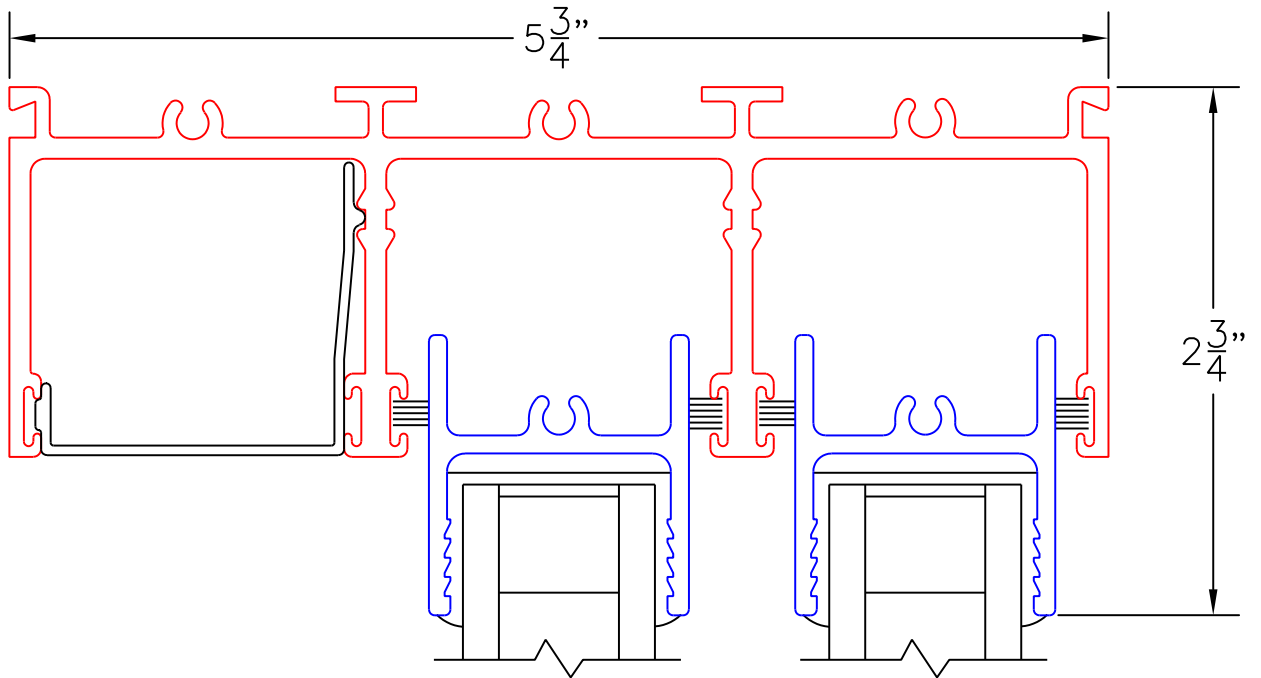

SCALE: FULL

OX DOOR

2

"OO" MUNTIN BAR
ONE DIRECTION ONLY
NO INTERSECTING

EXTERIOR

(USE RULER TO SCALE DIMENSIONS IN INCHES)

SCALE: FULL

OX DOOR

3

MULTI-SLIDE
SILL DETAIL

EXTERIOR

(USE RULER TO SCALE DIMENSIONS IN INCHES)

SCALE: FULL

XXX DOOR

4

MULTI-SLIDE
HEAD DETAIL

(USE RULER TO SCALE DIMENSIONS IN INCHES)

SCALE: 3/4

XX DOOR

5

MULTI-SLIDE
SILL DETAIL

FLEETWOOD
WINDOWS & DOORS
FleetwoodUSA.com

NORWOOD 3070EX M/S

DWG NO.: 3070-01_06

DWG NO.: 3070-01_07

DATE: 03-20-06

(USE RULER TO SCALE DIMENSIONS IN INCHES)

SCALE: FULL

OOX DOOR

T-MULLION

(USE RULER TO SCALE DIMENSIONS IN INCHES)

SCALE: FULL