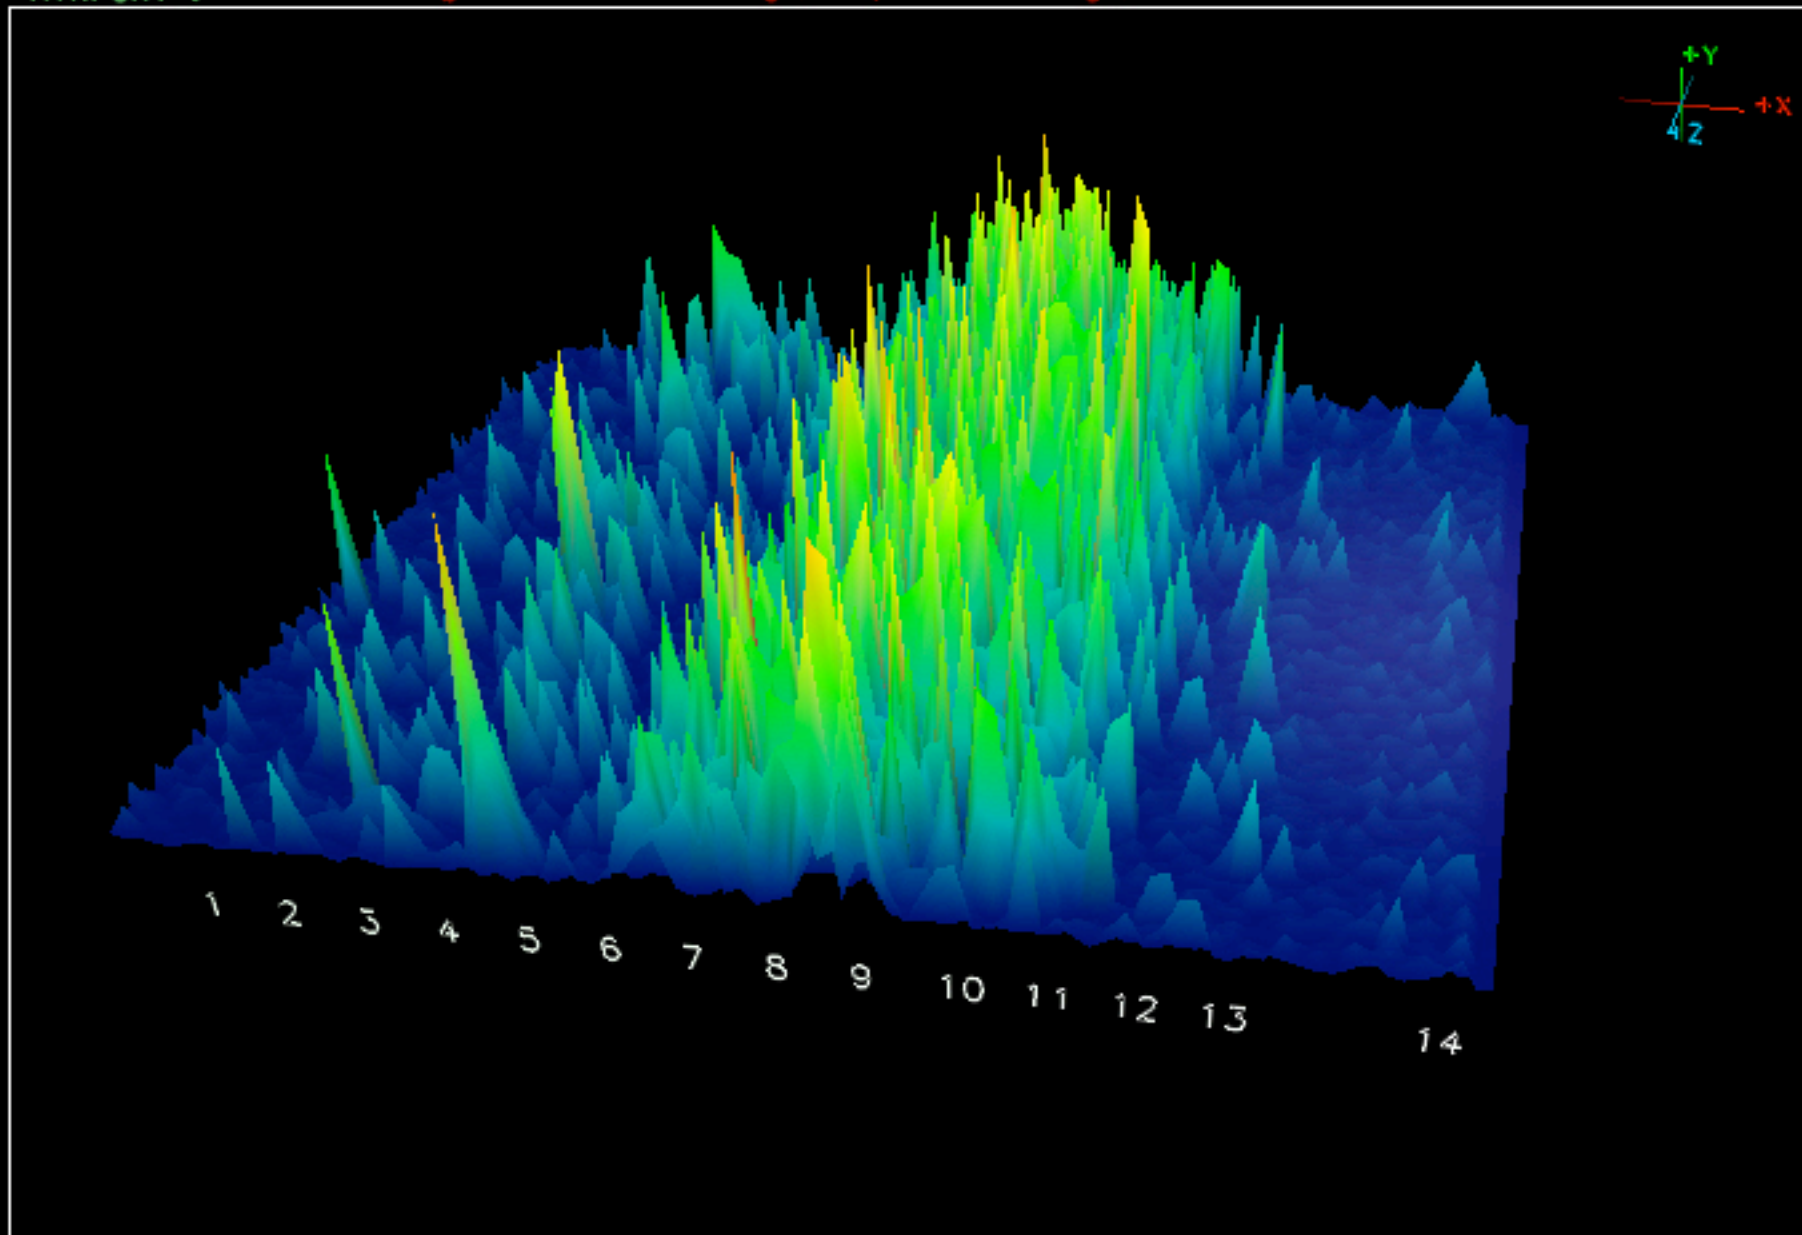

Source: Wi-Spy by MeloGeek

Not Recording

Users: None

Port: 2401

?

DATA CONTROL

DATA SOURCE

GRAPH TYPE

OUTPUT

SETTINGS

Quit Zero All Pause

USB TCP

2d Quad

Record

Average: { 3 }

CPU: 0.63

Reset Zero Max Image

CSV SIN

Spec Wire

Server

Depth: < 400 >

S/F: 0.1

F/S: 30 ( 30 )

AIRPORT->

3

6

7

9

-2  
 -7  
 -12  
 -17  
 -22  
 -27  
 -32  
 -37  
 -42  
 -47 dBm  
 -52  
 -57  
 -62  
 -67  
 -72  
 -77  
 -82  
 -87  
 -92  
 -97

A  
C  
P  
M

Left mouse button to Rotate/Tilt. Right mouse to Zoom. Shift+Left mouse to Pan.