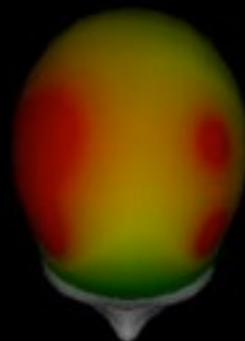

theta

4-7 Hz

Gain

Buffer