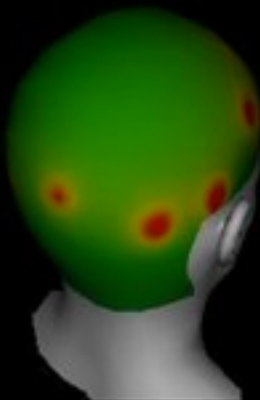

delta

1-4 Hz

Gain

Buffer

**theta**

4-7 Hz

Gain

Buffer

**alpha**

7-13 Hz

Gain

Buffer

**beta**

13-30 Hz

Gain

Buffer