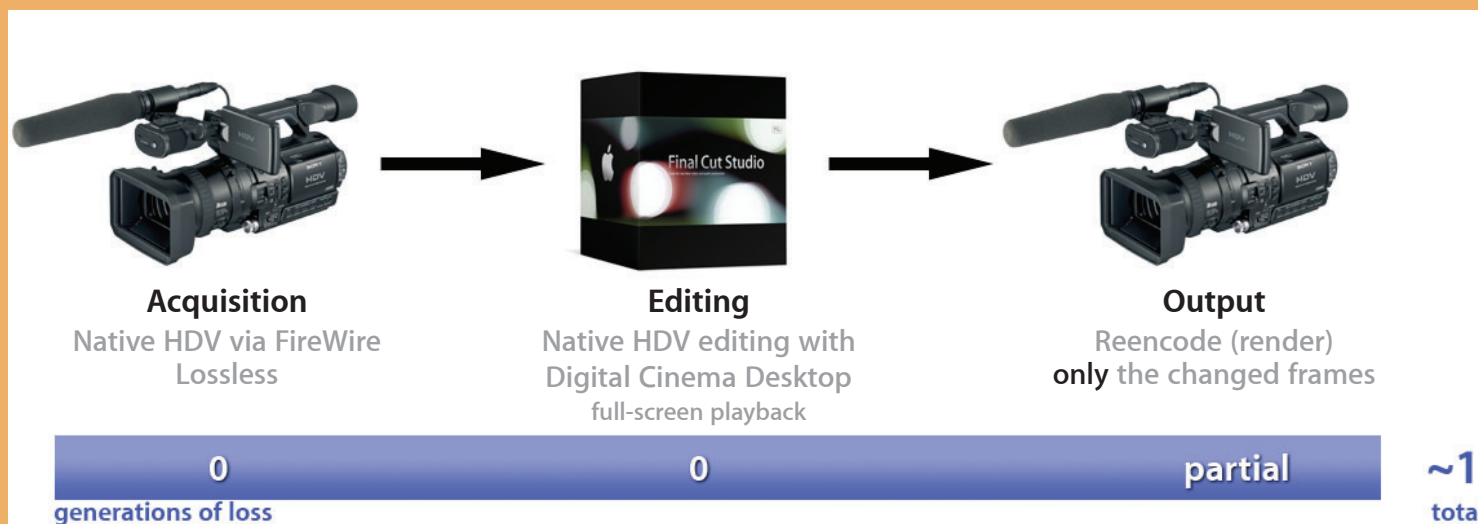

Native vs. Non-Native HDV Editing

NATIVE