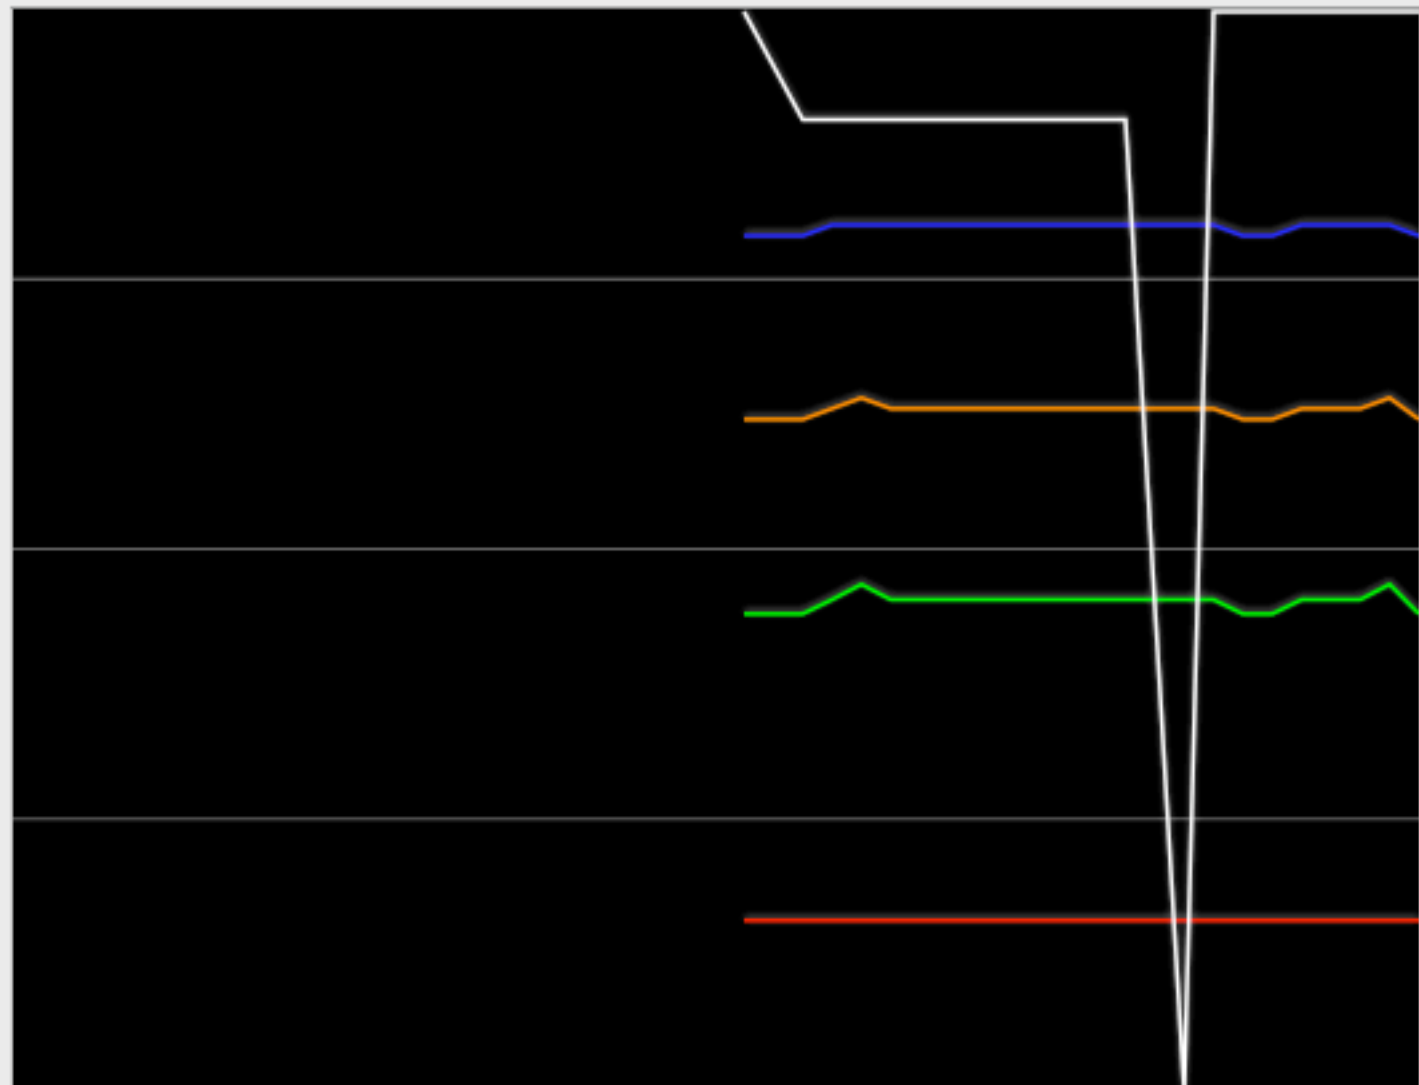

Start

Stop

Clear

Mark

Out

In

Drawer

None

Grapher is graphing with refresh rate of 1.1 seconds.

130/130 Mbit/sec