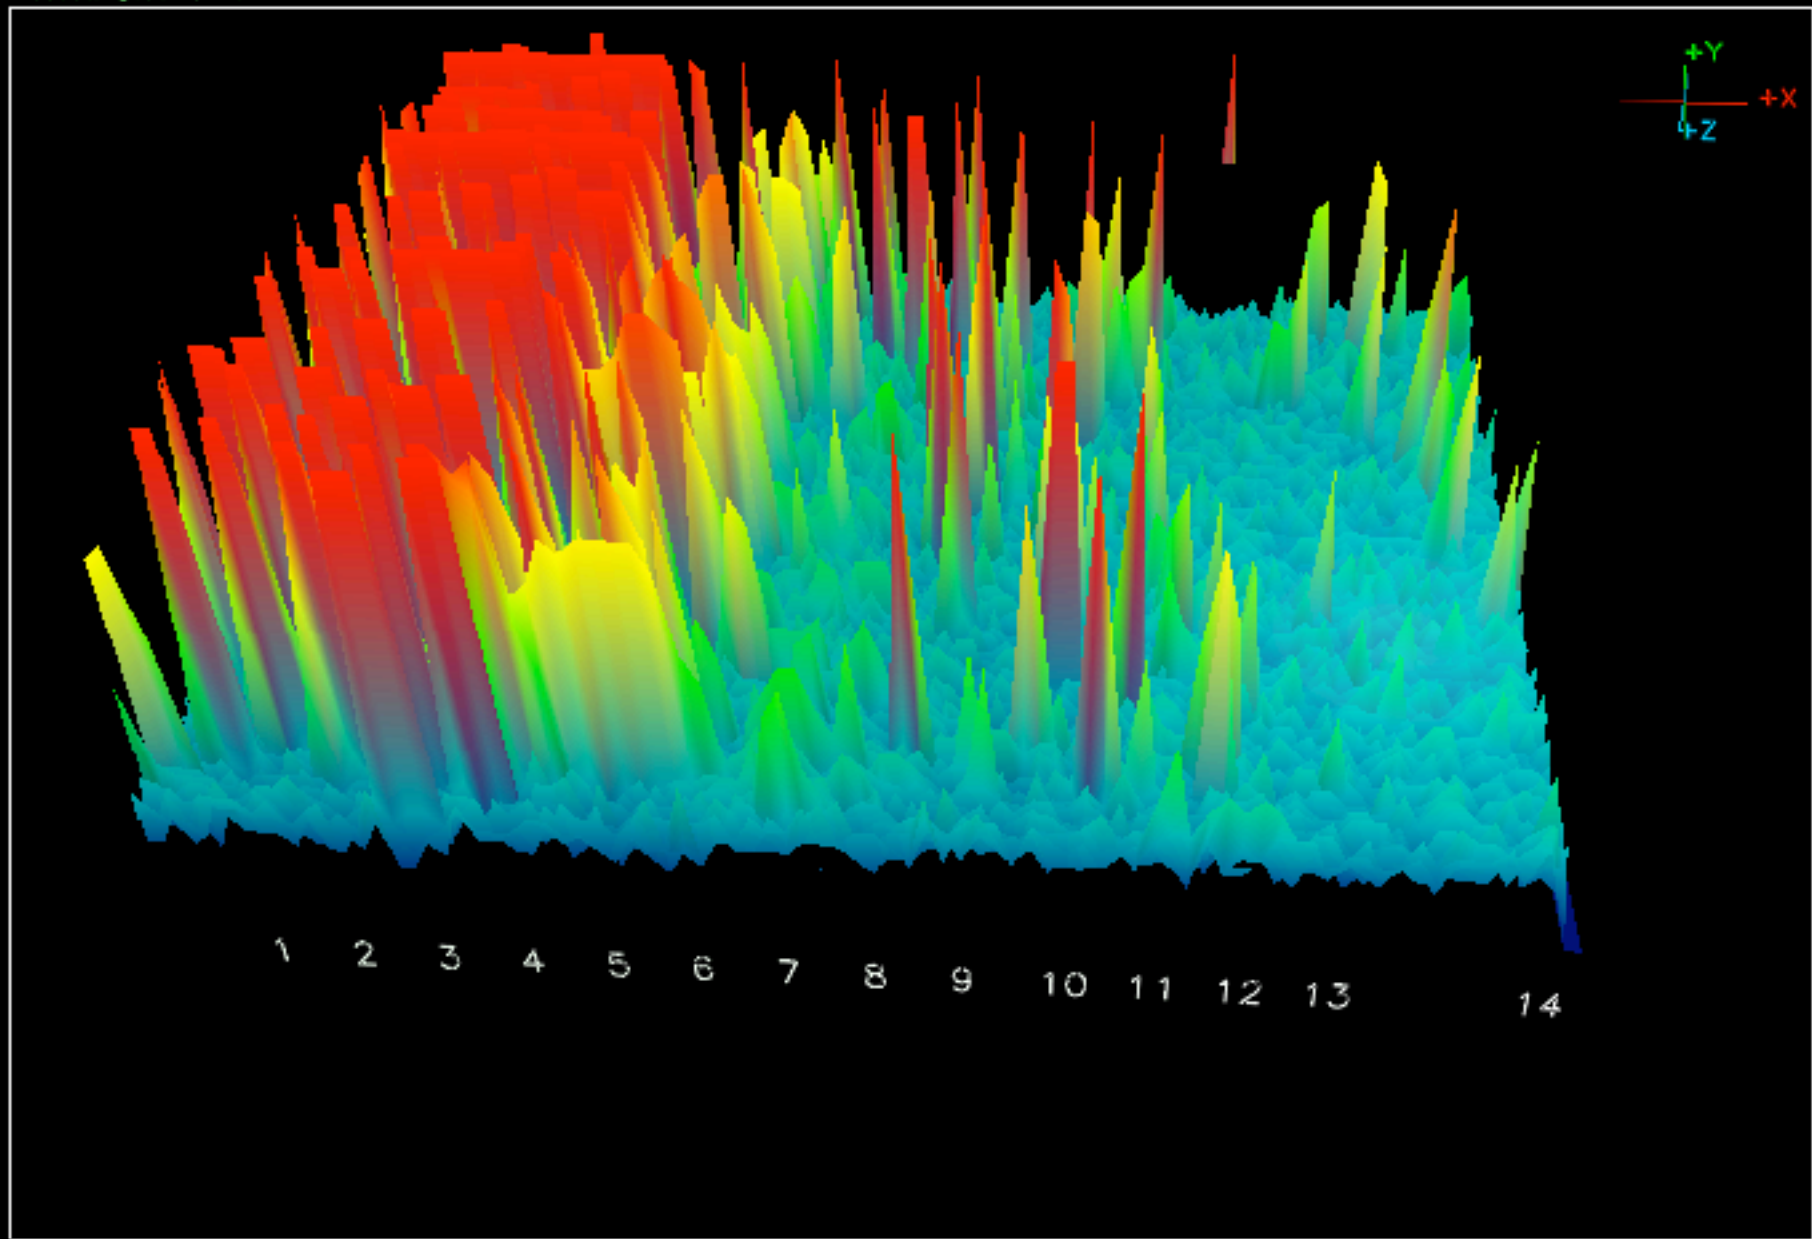

Source: Wi-Spy by MetaGeek

Not Recording

Users: None

Port: 2401

DATA CONTROL

DATA SOURCE

GRAPH TYPE

OUTPUT

SETTINGS

Quit Zero All Pause
Reset Zero Max Image

USB TCP
CSV SIN

2d Quad
3d Wire

Record
Server

Average: { 3 } CPU: 1.59
Depth: < 400 > S/F: 0.1
F/S: 30 (30)

AIRPORT-> 1

-2
-7
-12
-17
-22
-27
-32
-37
-42
-47 dBm
-52
-57
-62
-67
-72
-77
-82
-87
-92
-97

A
C
P
M

Left mouse button to Rotate/Tilt. Right mouse to Zoom. Shift+Left mouse to Pan.

2008-01-16

EoKiu 4.0 (c) 2007 Cookware Inc. <http://www.cookwareinc.com/EoKiu/>

20:39:11