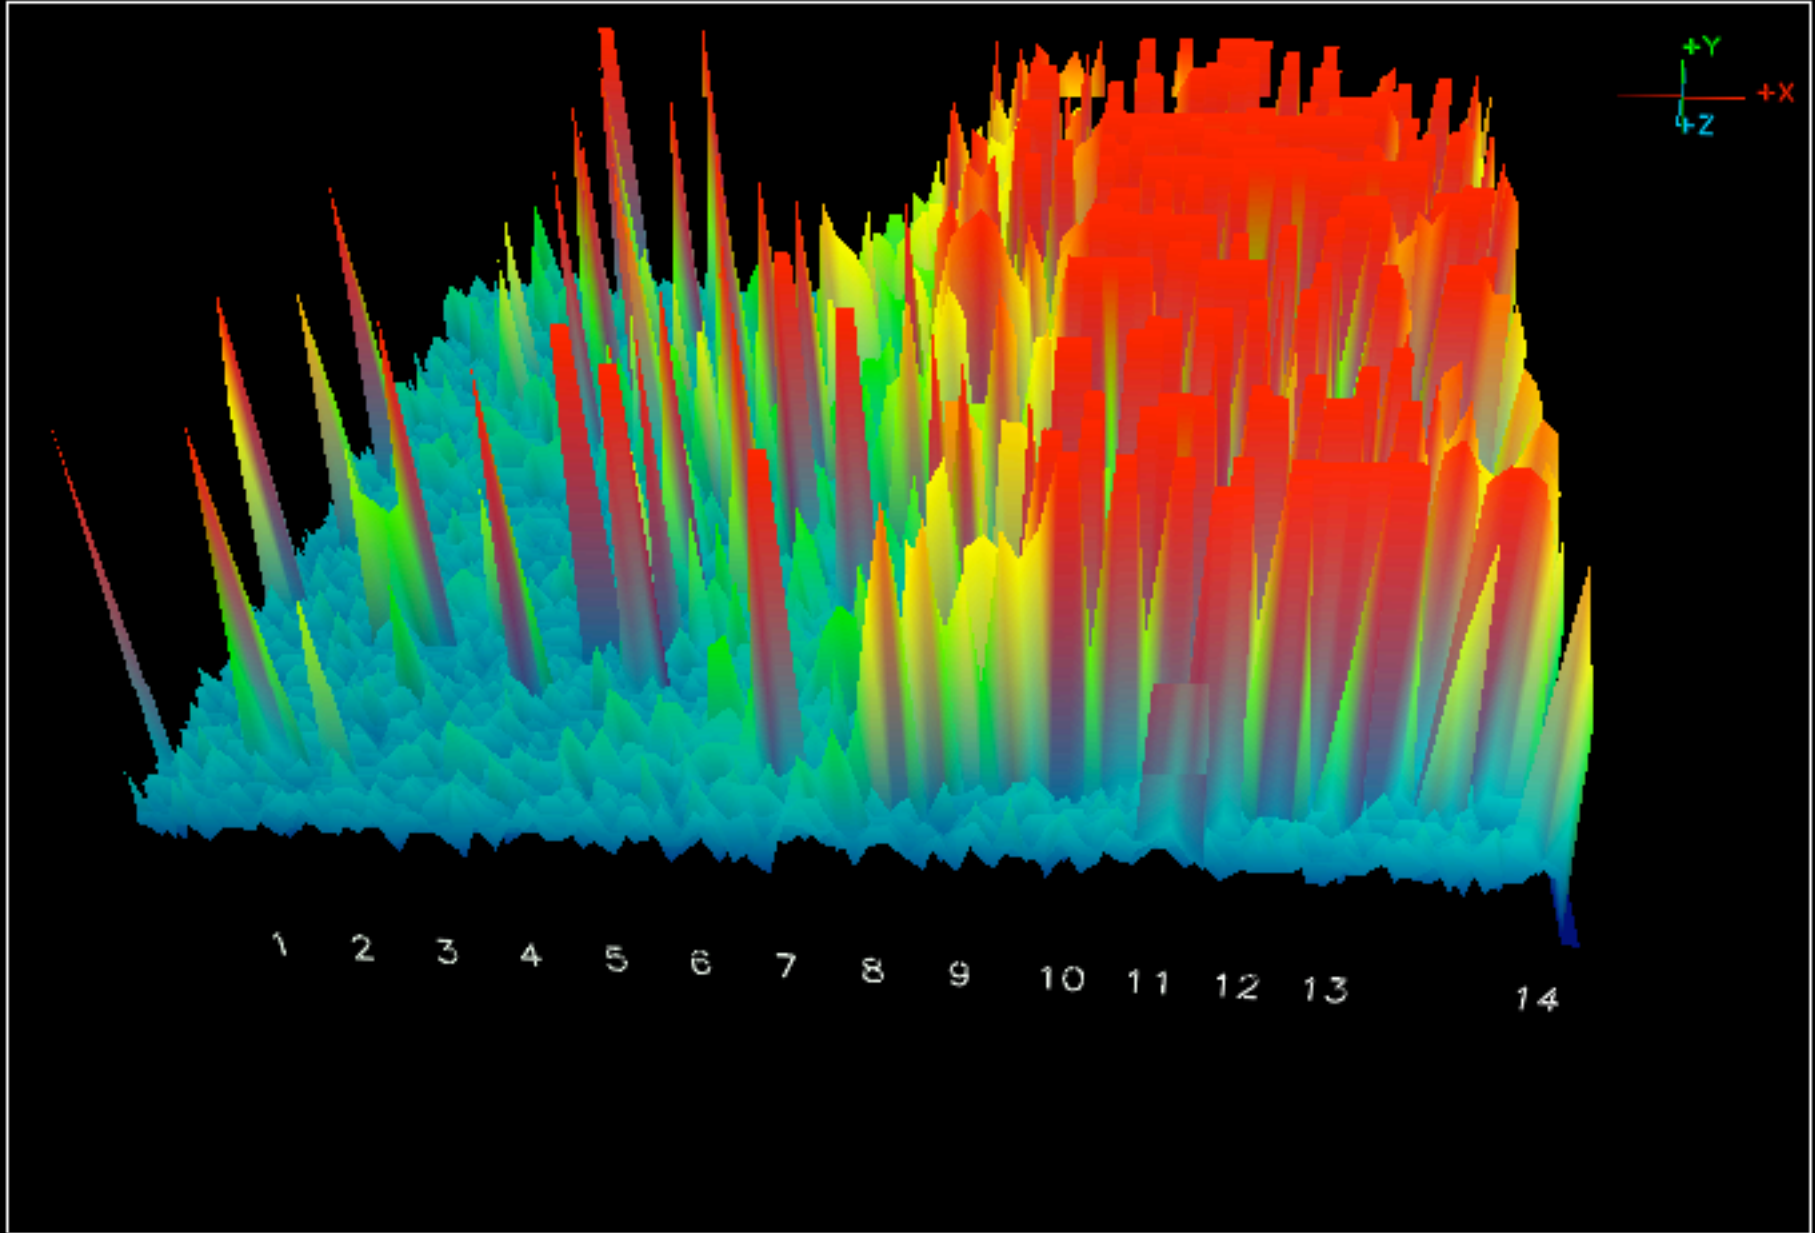

DATA CONTROL

Quit Zero All Pause  
Reset Zero Max Image

DATA SOURCE

USB TCP  
CSV SIN

GRAPH TYPE

2d Quad  
3d Wire

OUTPUT

Record  
Server

SETTINGS

Average: { 3 } CPU: 1.27  
Depth: < 400 > S/F: 0.1  
F/S: 28 ( 30 )

AIRPORT->

10 11

-2  
-7  
-12  
-17  
-22  
-27  
-32  
-37  
-42  
-47 dBm  
-52  
-57  
-62  
-67  
-72  
-77  
-82  
-87  
-92  
-97

A  
C  
P  
M

Left mouse button to Rotate/Tilt. Right mouse to Zoom. Shift+Left mouse to Pan.